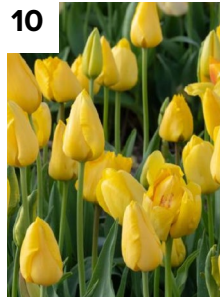

2
Big Smile
Single Late

3
Aqua
Hyacinth Orientalis

4
Hakuun
Darwin Hybrid

6
Orange Mix
Long-lasting

7
Queen of Night
Single Late

8
Mystic Van Eijk
Darwin Hybrid

8
Salmon Van Eijk
Darwin Hybrid

10
Yellow Mix
Long-lasting