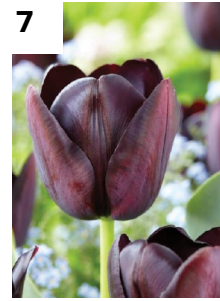

2
Big Smile
Single Late

3
Aqua
Hyacinth Orientalis

4
Hakuun
Darwin Hybrid

6
Orange Mix
Long-lasting

7
Queen of Night
Single Late

8
Mystic Van Eijk
Darwin Hybrid

8
Salmon Van Eijk
Darwin Hybrid

10
Yellow Mix
Long-lasting

12
Pink Ardour
Triumph

14
Holiday Mix
Triumph

15
Aqua
Hyacinth Orientalis

16
Big Love
Darwin Hybrid

16
Jumbo Pink
Darwin Hybrid

18
Daydream
Darwin Hybrid

19
Apricot Foxx
Triumph

20
Purple Flag
Triumph