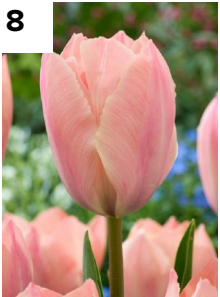

2
Big Smile
Single Late

3
Aqua
Hyacinth Orientalis

4
Hakuun
Darwin Hybrid

6
Orange Mix
Long-lasting

7
Queen of Night
Single Late

8
Mystic Van Eijk
Darwin Hybrid

8
Salmon Van Eijk
Darwin Hybrid

10
Yellow Mix
Long-lasting

12
Pink Ardour
Triumph

14
Holiday Mix
Triumph

15
Aqua
Hyacinth Orientalis

16
Big Love
Darwin Hybrid

16
Jumbo Pink
Darwin Hybrid

18
Daydream
Darwin Hybrid

19
Apricot Foxx
Triumph

20
Purple Flag
Triumph