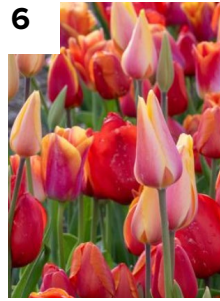

2
Big Smile
Single Late

3
Aqua
Hyacinth Orientalis

4
Hakuun
Darwin Hybrid

6
Orange Mix
Long-lasting

7
Queen of Night
Single Late

8
Mystic Van Eijk
Darwin Hybrid

8
Salmon Van Eijk
Darwin Hybrid

10
Yellow Mix
Long-lasting